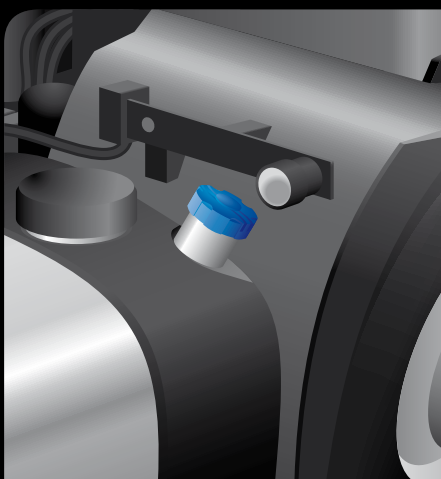

P/N	SHORT P/N	DESCRIPTION	APPLICATION	EAN CODE	COLOUR	INNER DIAMETER	CLOSING SYSTEM	FIXING MODE	OTHERS
247712	B233	Lock cap urea tank	Iveco	3276422477127	blue	58,5 mm	with key	bayonet	with chain
247713	B234	Lock cap urea tank	Daf CF75/85, XF105 Man, Mercedes trucks	3276422477134	blue	39 mm	with key	bayonet	-
247714	B235	Lock cap urea tank	Renault trucks, Volvo trucks, Scania + adapter (Valeo Ref. 247715)	3276422477141	blue	58,5 mm	with key	bayonet	-
247715	n/a	Adapter for Scania urea tank	n/a	3276422477158	grey	n/a	n/a	n/a	-
247718	B237	Lock cap urea tank	Daf CF65, LF45-55	3276422477189	blue	39 mm	with key	bayonet	-