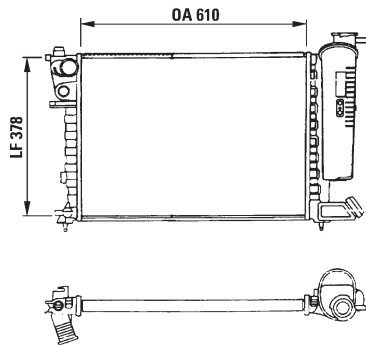

730630 RM007 ALM

CITROEN	1301TH	610x377,5x23	↖ 40mm L
PEUGEOT	1331CS		
			↗ 40mm OC