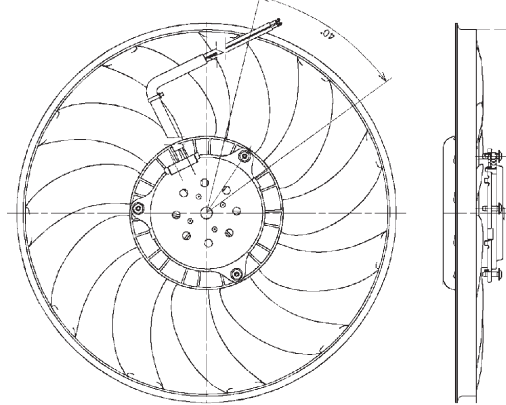

OPEL	09204168		
VAUXHALL	09204168		

698610

MF1124