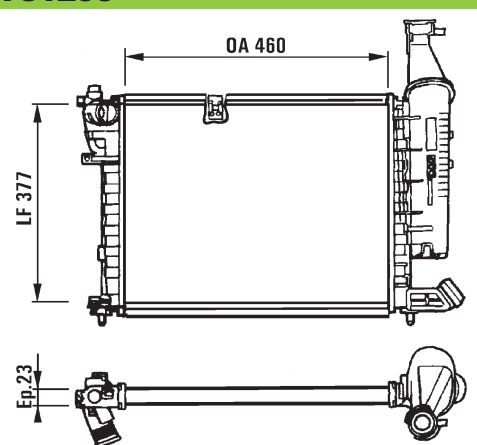

731295 RM1098 ALM

PEUGEOT	133007	460x377,5x23	↔ 40mm L
			→ 40mm OC