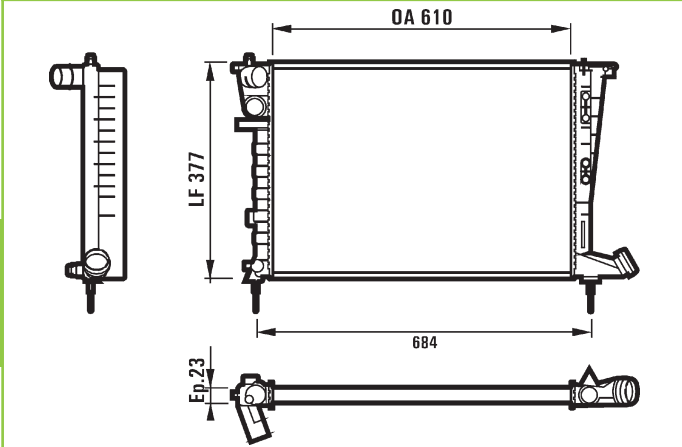

731011 ALB

FORD	1029616	619x386x24	↖ 34mm L
			↗ 34mm L

731012 RM1081 ALM

CITROEN	1301S0	610x377,5x23	← L
			→ OC

731020 CBS

DAIHATSU	1640087768000	352x348x16	← 25mm L
			→ 25mm L

731013 RM1082 ALM

OPEL VAUXHALL	1300149 90410047	530x285x28	← 34mm L
			→ 34mm L