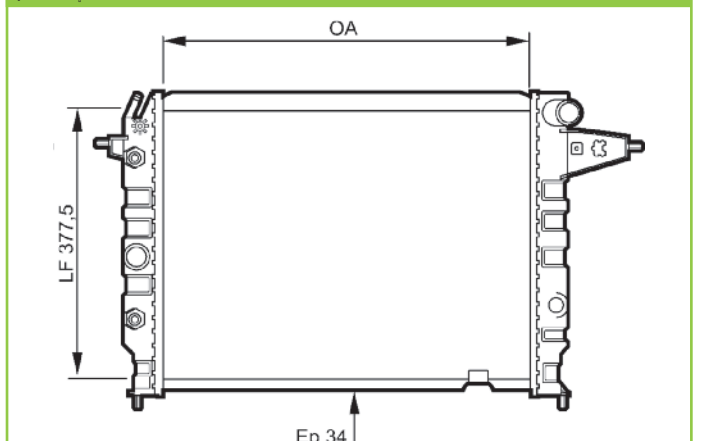

730395 RM1743 CBS

OPEL VAUXHALL	1300122 90443466	540x377,5x34	↖ 34mm L