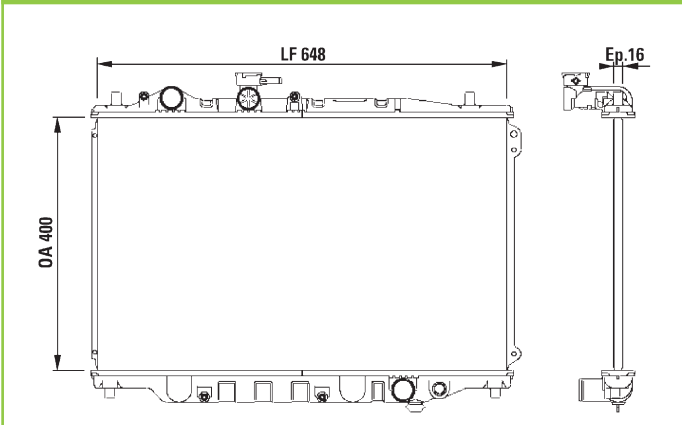

730440 CBS

MAZDA	F8C115200	400x648x16	← 35mm L
		-	→ 35mm L