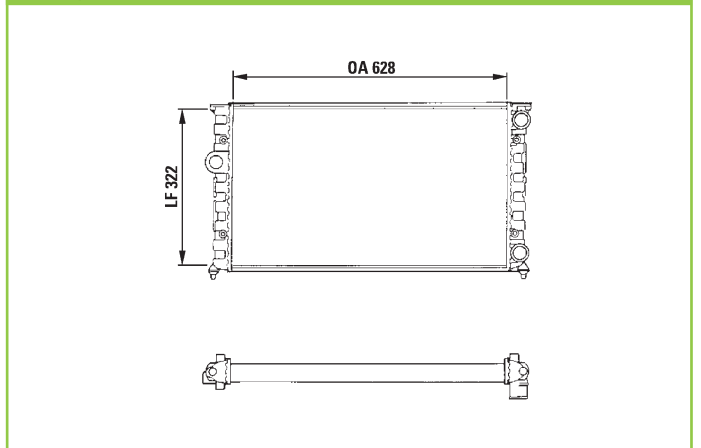

731025 RM1044 ALM

SEAT VOLKSWAGEN	1H0121253D 1H0121253D	628x322x34	← 32mm L
			→ 32mm L