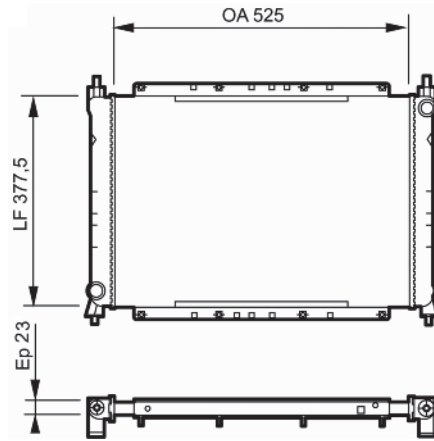

730565 RM1174 ALM

HONDA	19010SK4E00	525x377,5x23	← 28mm L
ROVER	GRD125		
			→ 28mm L